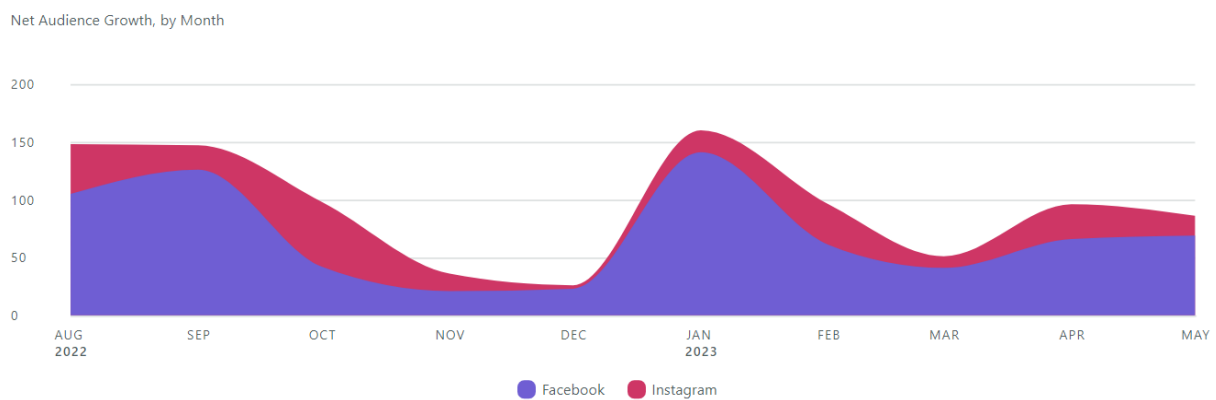

2:59 PM · Mar 28, 2023 · 351 Views

2 Likes

Extra:

Engagement Rate: 3.2% (up 12.3% from last year)

Other Post Clicks: 144

Other Insights:

Both Instagram & Facebook

New Followers Total: 944 (up 31.7% from last year)