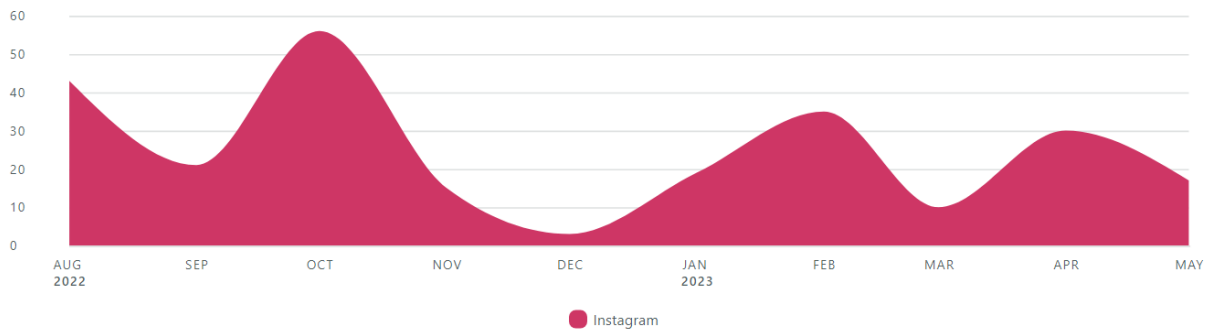

Likes: 36,500

Shares: 533

New Followers: 249

Net Audience Growth, by Month

Comments: 319

Posts Authored: 385

Posts Ranked (by reactions):

1st